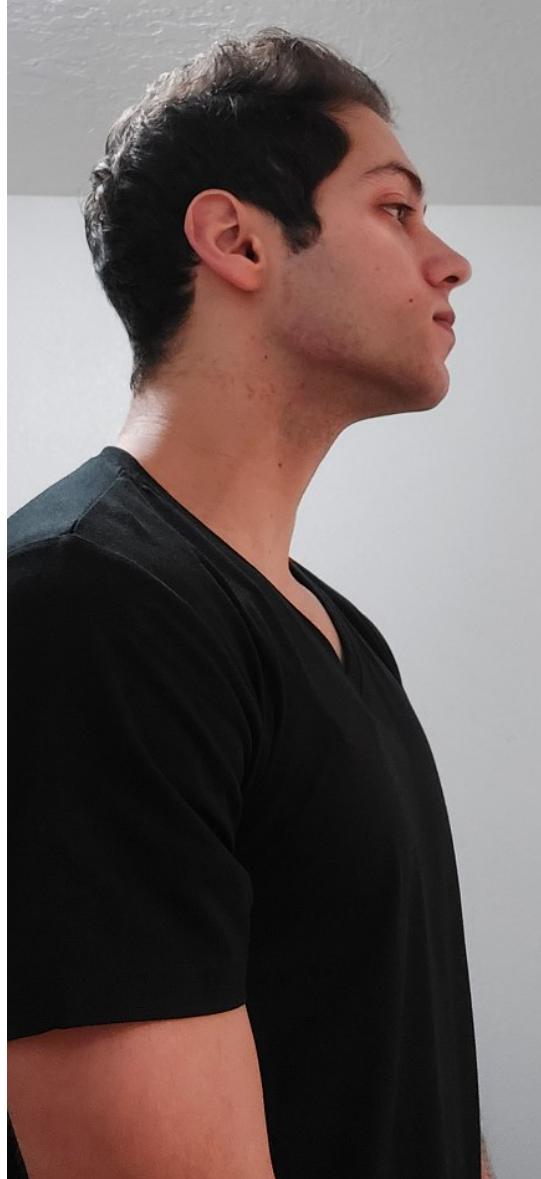

DANIEL HALLERMAN

Height 183cm/6'0" Chest 91cm/36" Waist 79cm/31" Inseam 81cm/32" Collar 41cm/16" Sleeve 83cm/32.5" Suit 102cm/40"/50 Suit Length R Shoe 27.5 EU/10.5 US/9.5 UK (kids)
Hair Brown Eyes Blue