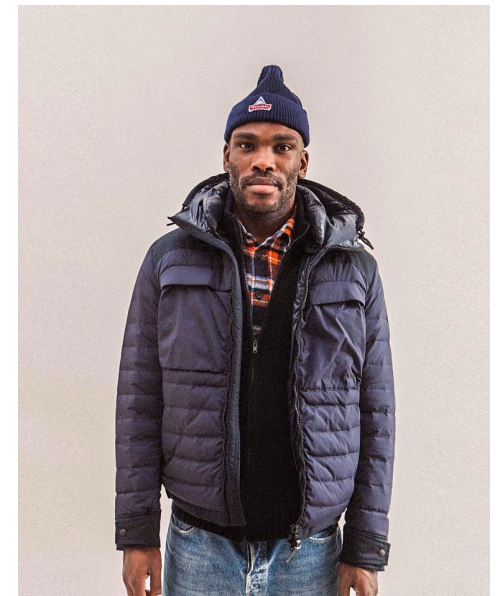

AKEEM BARNEY

Height 185cm/6'1" Waist 76cm/30" Inseam 81cm/32" Sleeve 84cm/33"
Suit 91cm/36"/46 Suit Length L Shoe 44.5 EU/10.5 US/10 UK Hair Black
Eyes Brown

McCarty
AGENCY

Email: office@mccartytalentagency.com | Tel: 801.581.9292