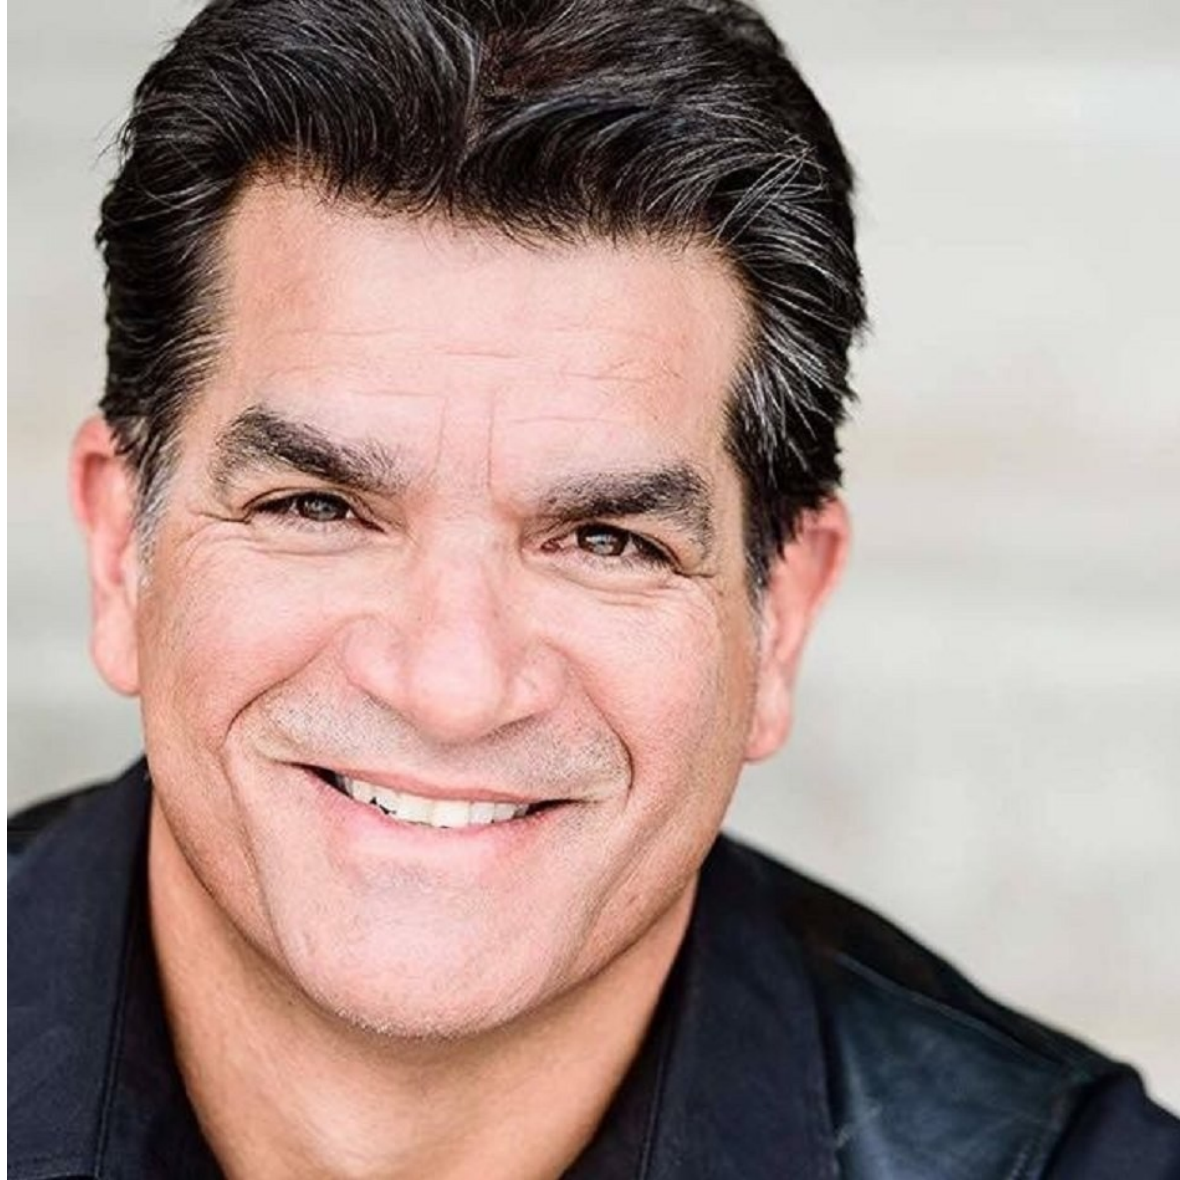

COREY SONDRUP

Height 175cm/5'9"   Waist 95cm/37.5"   Inseam 81cm/32"   Collar 43cm/17"   Sleeve 84cm/33"   Shoe 45 EU/11 US/10.5 UK   Hair Grey-Black   Eyes Brown

COREY SONDRUP

Height 175cm/5'9"   Waist 95cm/37.5"   Inseam 81cm/32"   Collar 43cm/17"   Sleeve 84cm/33"   Shoe 45 EU/11 US/10.5 UK   Hair Grey-Black   Eyes Brown

COREY SONDRUP

Height 175cm/5'9"    Waist 95cm/37.5"    Inseam 81cm/32"    Collar 43cm/17"    Sleeve 84cm/33"    Shoe 45 EU/11 US/10.5 UK    Hair Grey-Black    Eyes Brown