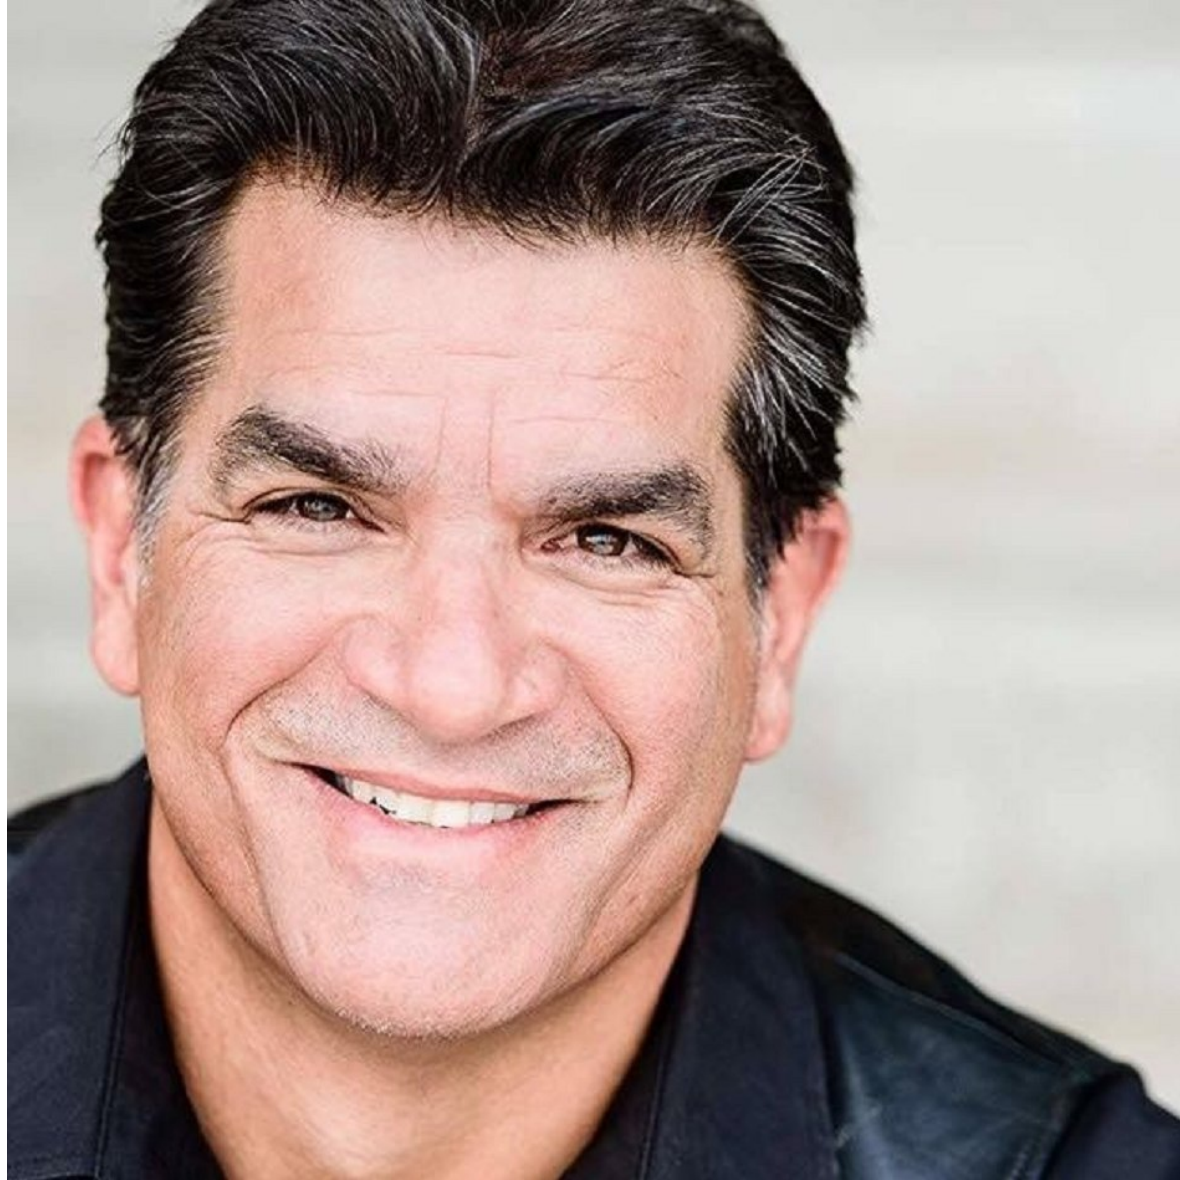

COREY SONDRUP

Height 175cm/5'9"   Waist 95cm/37.5"   Inseam 81cm/32"   Collar 43cm/17"   Sleeve 84cm/33"   Shoe 45 EU/11 US/10.5 UK   Hair Grey-Black   Eyes Brown

COREY SONDRUP

Height 175cm/5'9"   Waist 95cm/37.5"   Inseam 81cm/32"   Collar 43cm/17"   Sleeve 84cm/33"   Shoe 45 EU/11 US/10.5 UK   Hair Grey-Black   Eyes Brown

COREY SONDRUP

Height 175cm/5'9"    Waist 95cm/37.5"    Inseam 81cm/32"    Collar 43cm/17"    Sleeve 84cm/33"    Shoe 45 EU/11 US/10.5 UK    Hair Grey-Black    Eyes Brown