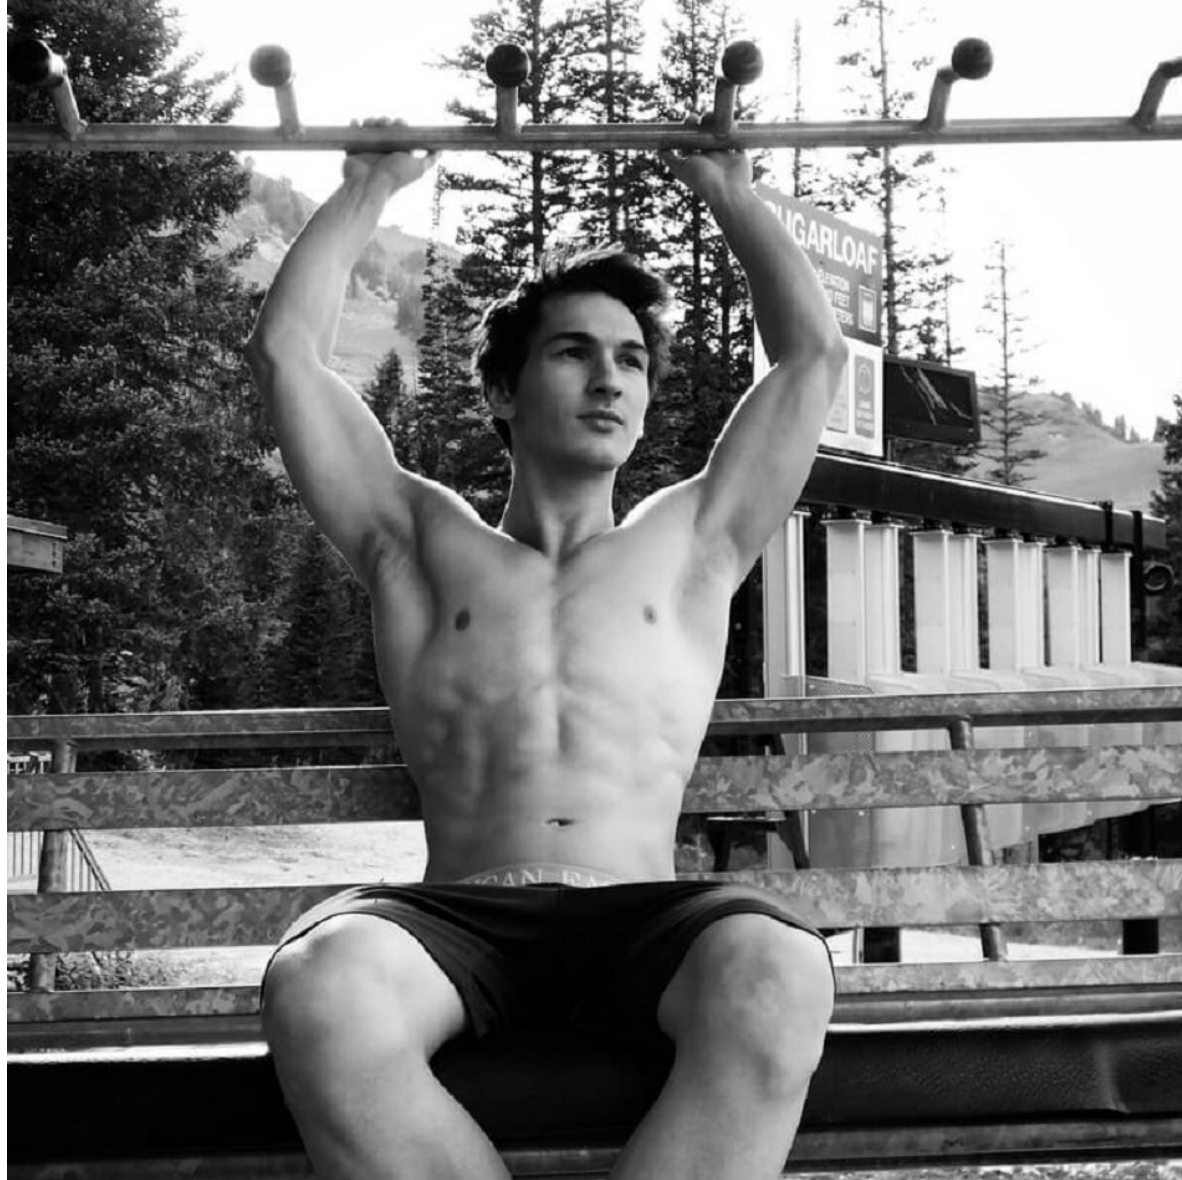

CLAY ELLIS

Height 178cm/5'10" Waist 71cm/28" Inseam 79cm/31" Collar 38cm/15" Shoe 43 EU/9.5 US/9 UK Hair Dark Brown Eyes Brown

CLAY ELLIS

Height 178cm/5'10" Waist 71cm/28" Inseam 79cm/31" Collar 38cm/15" Shoe 43 EU/9.5 US/9 UK Hair Dark Brown Eyes Brown