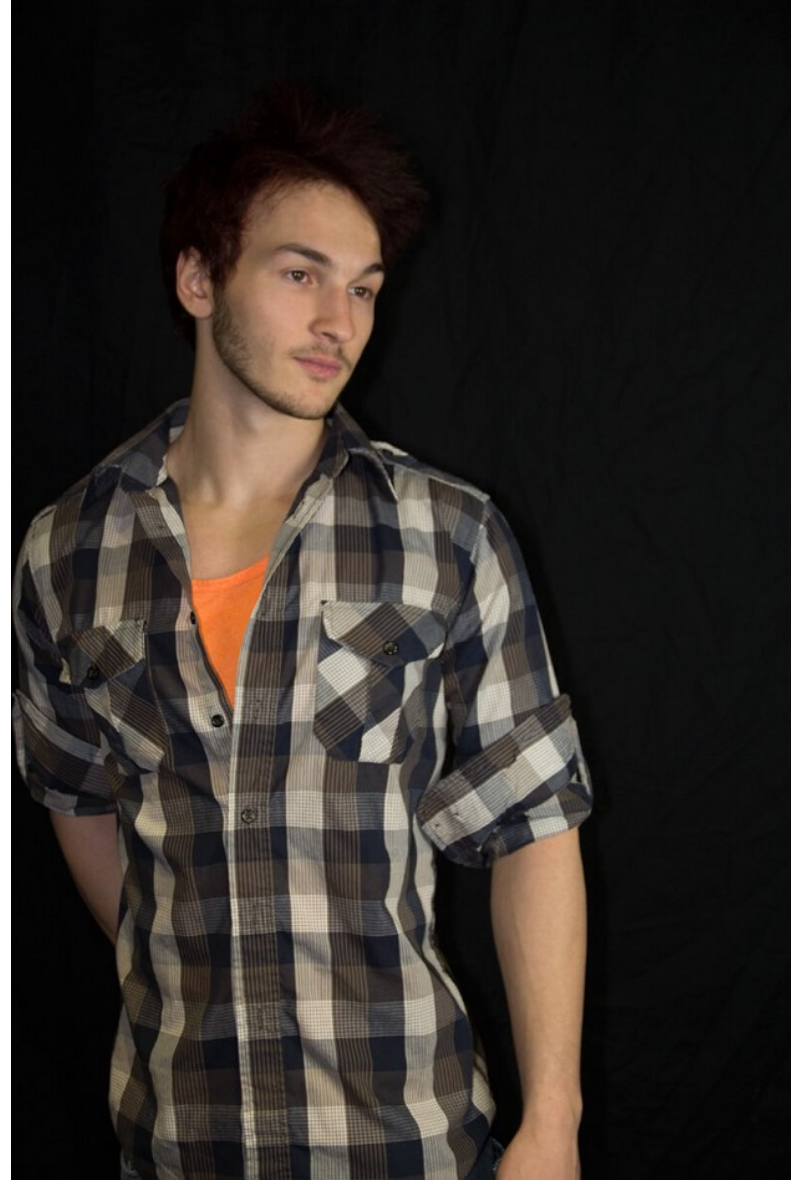

CLAY ELLIS

Height 178cm/5'10" Waist 71cm/28" Inseam 79cm/31" Collar 38cm/15" Shoe 43 EU/9.5 US/9 UK Hair Dark Brown Eyes Brown

CLAY ELLIS

Height 178cm/5'10" Waist 71cm/28" Inseam 79cm/31" Collar 38cm/15" Shoe 43 EU/9.5 US/9 UK Hair Dark Brown Eyes Brown