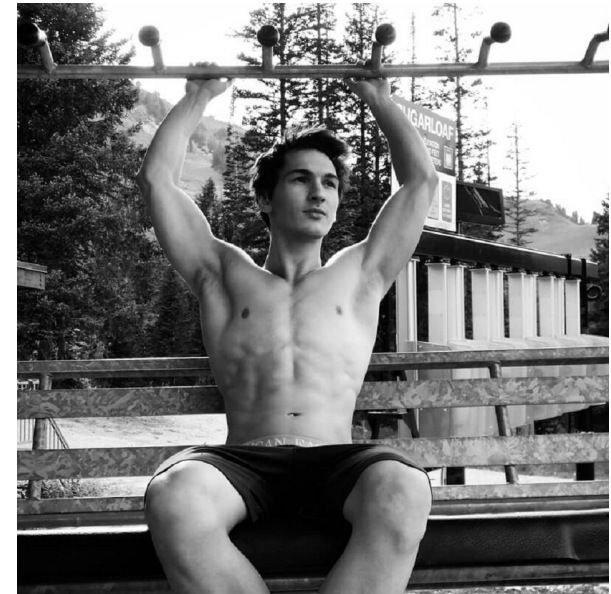

CLAY ELLIS

Height 178cm/5'10" Waist 71cm/28" Inseam 79cm/31" Collar 38cm/15"
Shoe 43 EU/9.5 US/9 UK Hair Dark Brown Eyes Brown

McCarty
AGENCY

1326 Foothill Drive | Salt Lake City UT 84108
Email: office@mccartytalentagency.com | Tel: 801.581.9292