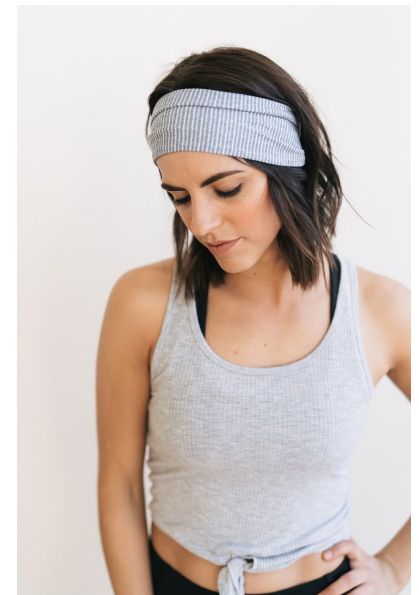

## JANEY FELLER

Height 168cm/5'6" Bust 86cm/34" Waist 69cm/27" Hips 91cm/36"  
Dress 32-34 EU/2-4 US/4-6 UK Shoe 39 EU/8 US/6 UK Hair Brown  
Eyes Brown

*McCarty*  
AGENCY

Email: [office@mccartytalentagency.com](mailto:office@mccartytalentagency.com) | Tel: 801.581.9292