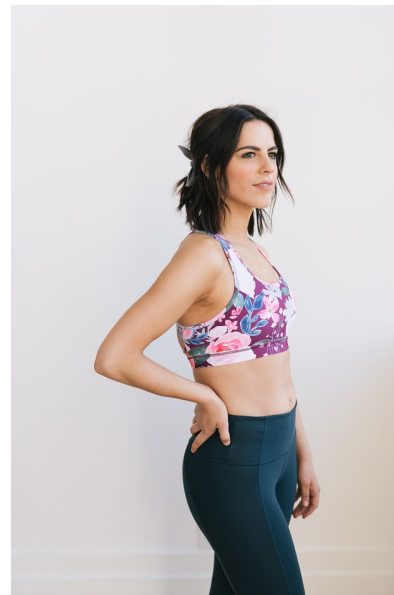

## JANEY FELLER

Height 168cm/5'6" Bust 86cm/34" Waist 69cm/27" Hips 91cm/36"  
Dress 32-34 EU/2-4 US/4-6 UK Shoe 39 EU/8 US/6 UK Hair Brown  
Eyes Brown

*McCarty*  
AGENCY

Email: [office@mccartytalentagency.com](mailto:office@mccartytalentagency.com) | Tel: 801.581.9292