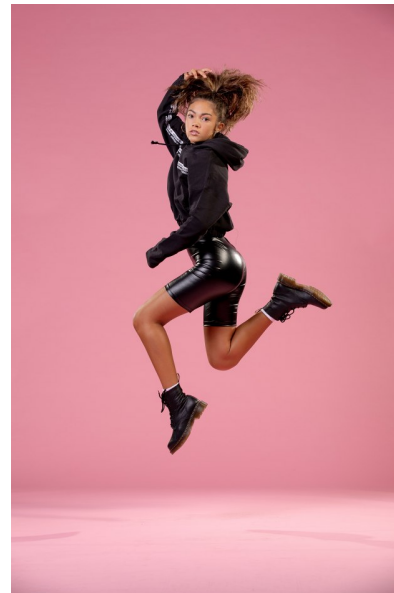

ALANA MEI KERN

Height 168cm/5'6" Bust 76cm/30" Waist 61cm/24" Hips 86cm/34"
Dress 32 EU/2 US/4 UK Shoe 23.5 EU/7.5 US/6.5 UK (kids) Hair Light
Brown Eyes Brown

McCarty
AGENCY

1326 Foothill Drive | Salt Lake City UT 84108
Email: office@mccartytalentagency.com | Tel: 801.581.9292