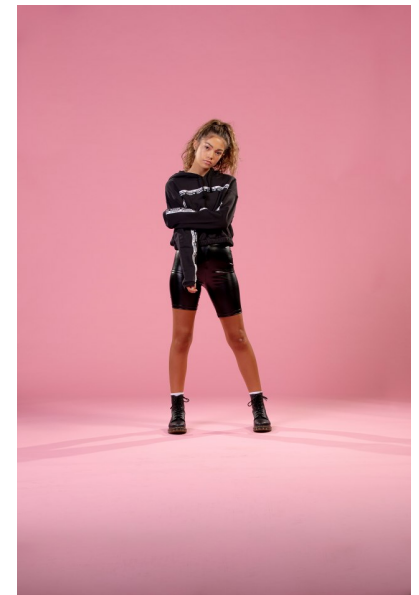

ALANA MEI KERN

Height 168cm/5'6" Bust 76cm/30" Waist 61cm/24" Hips 86cm/34"
Dress 32 EU/2 US/4 UK Shoe 23.5 EU/7.5 US/6.5 UK (kids) Hair Light
Brown Eyes Brown

McCarty
AGENCY

1326 Foothill Drive | Salt Lake City UT 84108
Email: office@mccartytalentagency.com | Tel: 801.581.9292