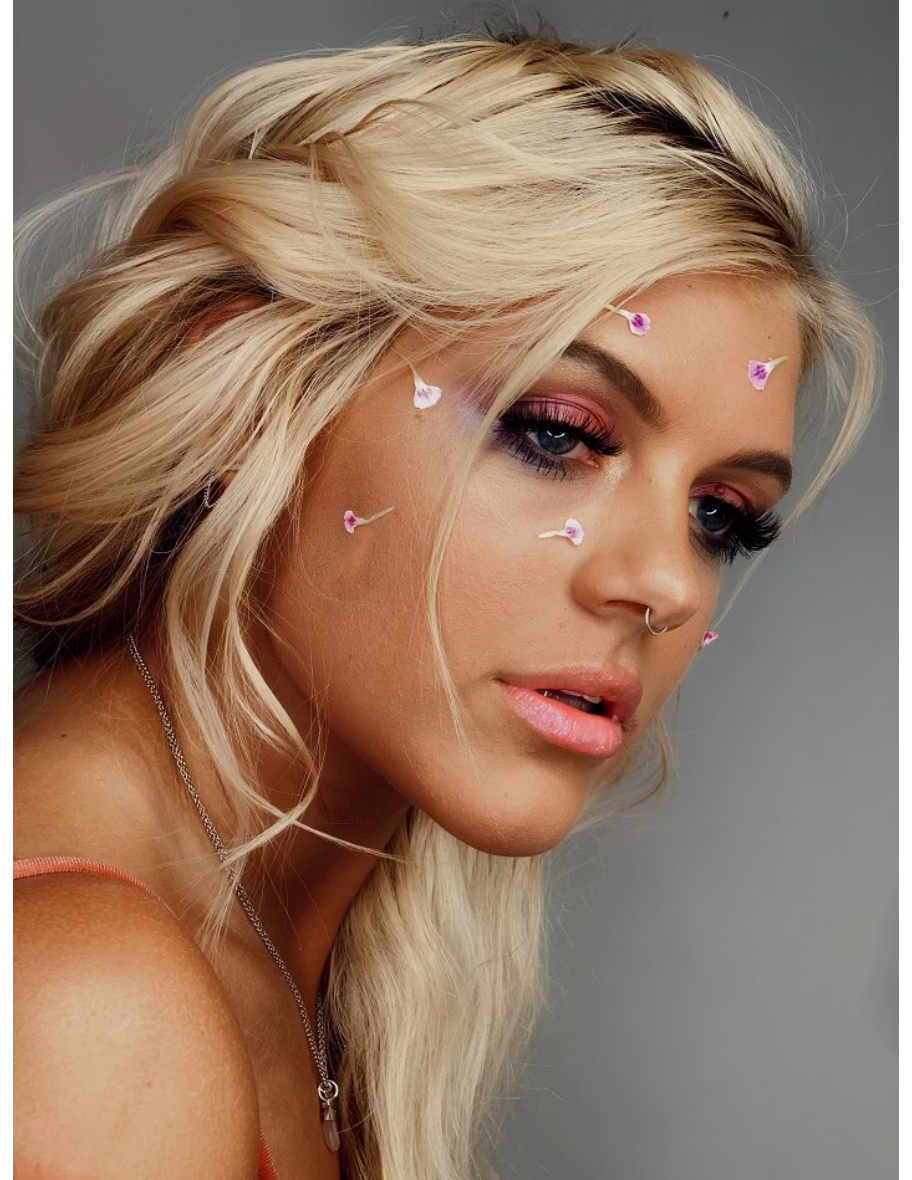

LOUISA PETERSON

Height 170cm/5'7" Bust 81cm/32" Waist 72cm/28.5" Hips 97cm/38" Dress 34 EU/4 US/6 UK Shoe 38 EU/7 US/5 UK Hair Blonde Eyes Blue

LOUISA PETERSON

Height 170cm/5'7" Bust 81cm/32" Waist 72cm/28.5" Hips 97cm/38" Dress 34 EU/4 US/6 UK Shoe 38 EU/7 US/5 UK Hair Blonde Eyes Blue