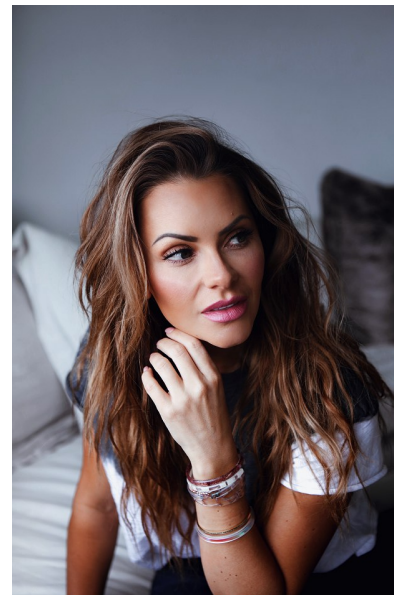

## MICHELLE MONEY

Height 168cm/5'6" Bust 89cm/35" Waist 74cm/29" Hips 94cm/37"  
Dress 34-36 EU/4-6 US/6-8 UK Shoe 25 EU/8.5 US/7.5 UK (kids) Hair Light  
Brown Eyes Hazel

*McCarty*  
AGENCY

Email: [office@mccartytalentagency.com](mailto:office@mccartytalentagency.com) | Tel: 801.581.9292