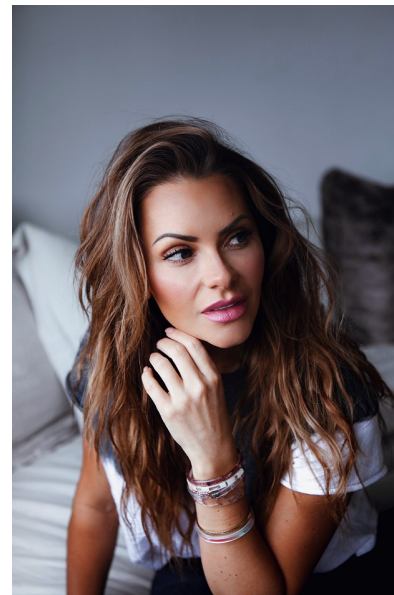

MICHELLE MONEY

Height 168cm/5'6" Bust 89cm/35" Waist 74cm/29" Hips 94cm/37"
Dress 34-36 EU/4-6 US/6-8 UK Shoe 25 EU/8.5 US/7.5 UK (kids) Hair Light
Brown Eyes Hazel

McCarty
AGENCY

Email: office@mccartytalentagency.com | Tel: 801.581.9292