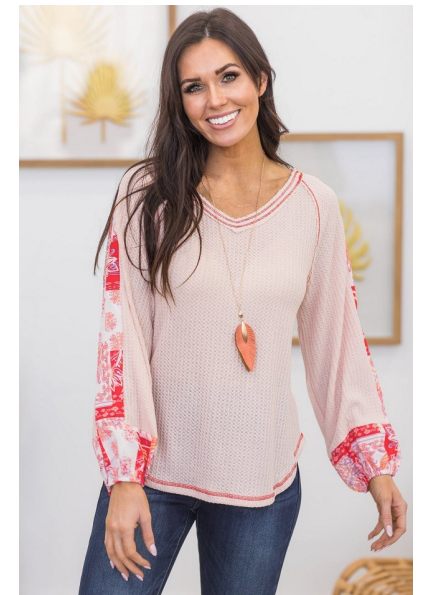

CHLOE BENNETT

Height 173cm/5'8" Bust 81cm/32" Waist 63cm/25" Hips 94cm/37"
Dress 34 EU/4 US/6 UK Shoe 39 EU/8 US/6 UK Hair Dark Brown
Eyes Green

McCarty
AGENCY

Email: office@mccartytalentagency.com | Tel: 801.581.9292