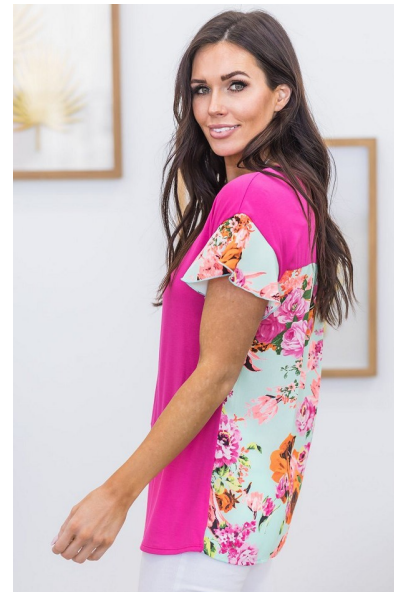

CHLOE BENNETT

Height 173cm/5'8" Bust 81cm/32" Waist 63cm/25" Hips 94cm/37"
Dress 34 EU/4 US/6 UK Shoe 39 EU/8 US/6 UK Hair Dark Brown
Eyes Green

McCarty
AGENCY

Email: office@mccartytalentagency.com | Tel: 801.581.9292