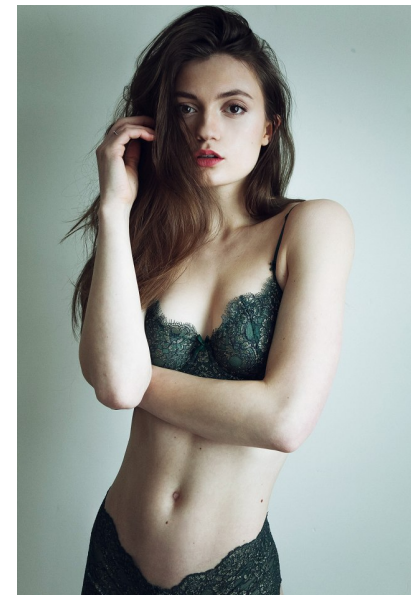

BAILEY MUELLER

Height 180cm/5'11" Bust 81cm/32" Waist 66cm/26" Hips 91cm/36"  
Shoe 41 EU/10 US/7 UK Hair Light Brown Eyes Brown

*McCarty*  
AGENCY

1326 Foothill Drive | Salt Lake City UT 84108  
Email: [office@mccartytalentagency.com](mailto:office@mccartytalentagency.com) | Tel: 801.581.9292