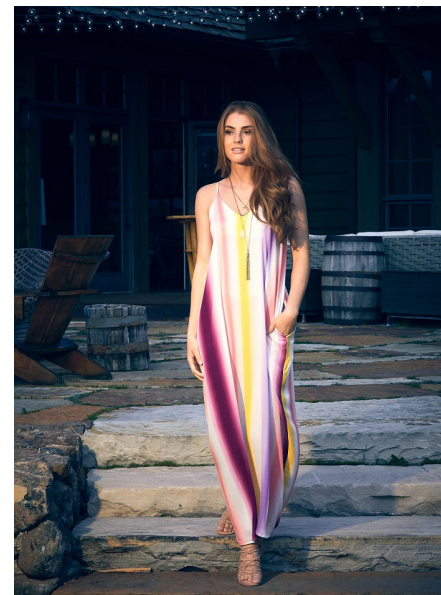

MAYA GADE

Height 173cm/5'8" Bust 86cm/34" Waist 61cm/24" Hips 89cm/35"
Dress 30-32 EU/0-2 US/2-4 UK Shoe 39.5 EU/8.5 US/6 UK Hair Auburn
Red Eyes Brown

McCarty
AGENCY

1326 Foothill Drive | Salt Lake City UT 84108
Email: office@mccartytalentagency.com | Tel: 801.581.9292