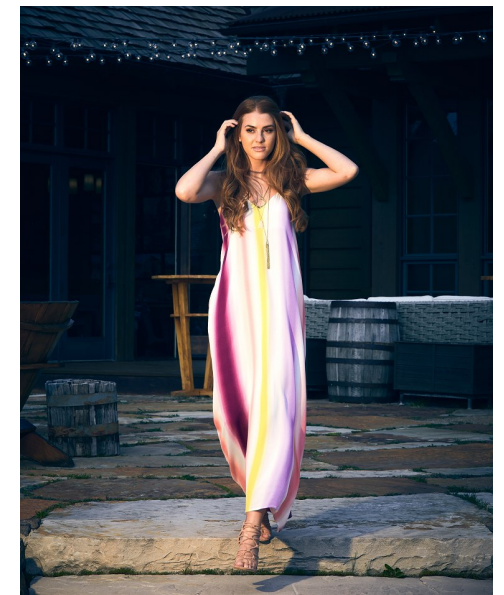

MAYA GADE

Height 173cm/5'8" Bust 86cm/34" Waist 61cm/24" Hips 89cm/35"
Dress 30-32 EU/0-2 US/2-4 UK Shoe 39.5 EU/8.5 US/6 UK Hair Auburn
Red Eyes Brown

McCarty
AGENCY

1326 Foothill Drive | Salt Lake City UT 84108
Email: office@mccartytalentagency.com | Tel: 801.581.9292