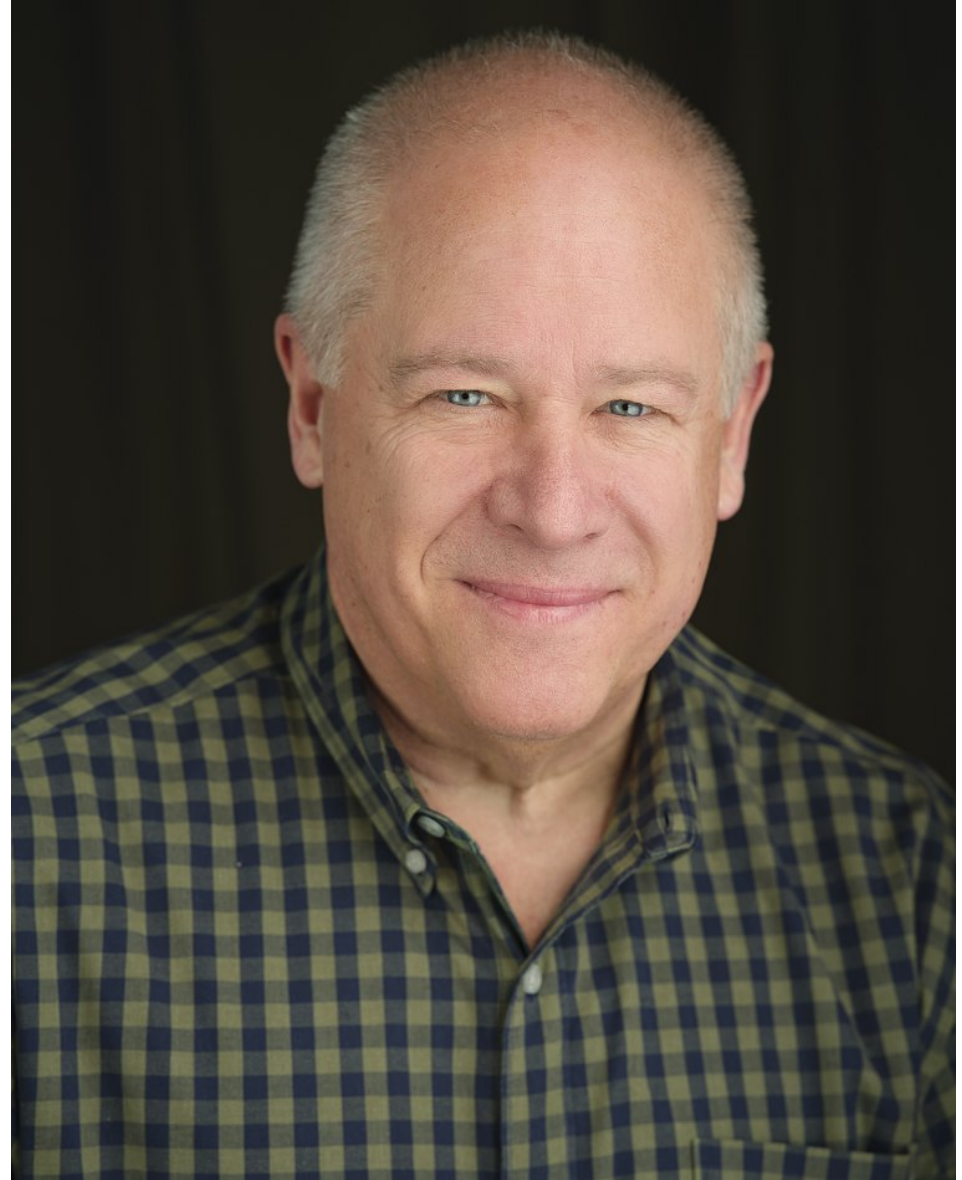

BRYCE JOLLEY

Height 183cm/6'0" Suit 117cm/46"/56 Suit Length R Shoe 44 EU/10 US/9,5 UK Hair Grey Eyes Blue

BRYCE JOLLEY

Height 183cm/6'0" Suit 117cm/46"/56 Suit Length R Shoe 44 EU/10 US/9,5 UK Hair Grey Eyes Blue