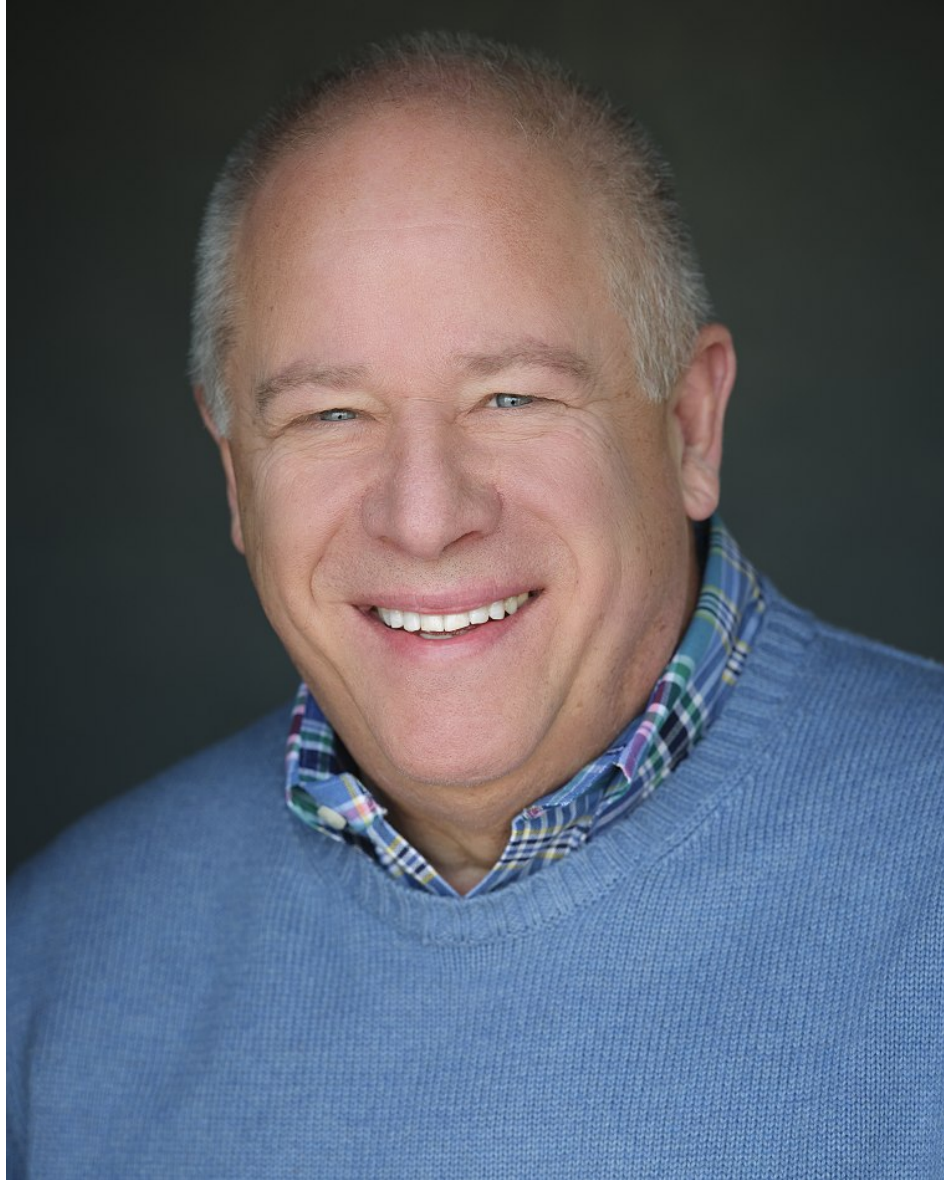

BRYCE JOLLEY

Height 183cm/6'0" Suit 117cm/46"/56 Suit Length R Shoe 44 EU/10 US/9,5 UK Hair Grey Eyes Blue

BRYCE JOLLEY

Height 183cm/6'0" Suit 117cm/46"/56 Suit Length R Shoe 44 EU/10 US/9,5 UK Hair Grey Eyes Blue