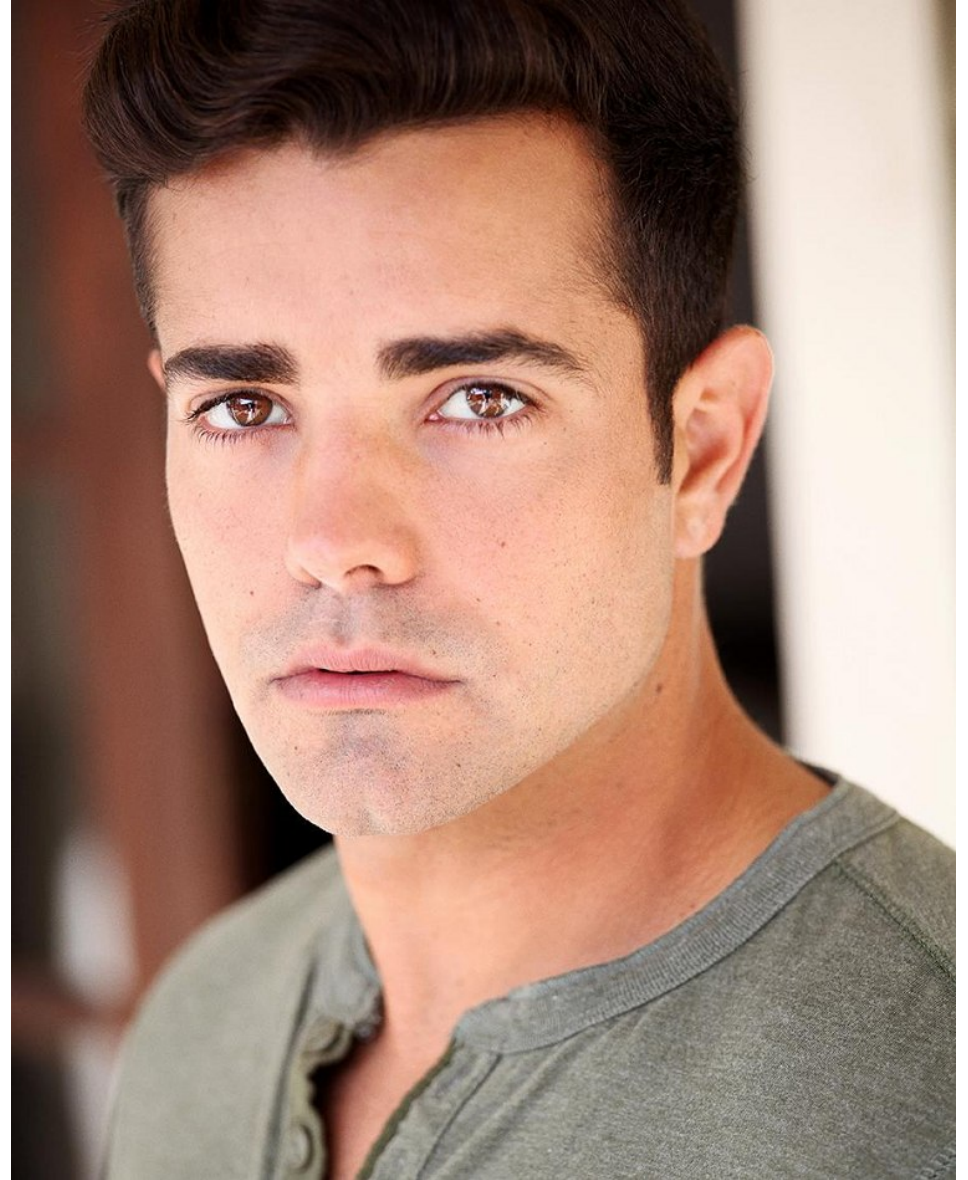

CARLOS SANZ

Height 178cm/5'10" Hair Brown Eyes Brown

CARLOS SANZ

Height 178cm/5'10" Hair Brown Eyes Brown

CARLOS SANZ

Height 178cm/5'10" Hair Brown Eyes Brown

CARLOS SANZ

Height 178cm/5'10" Hair Brown Eyes Brown