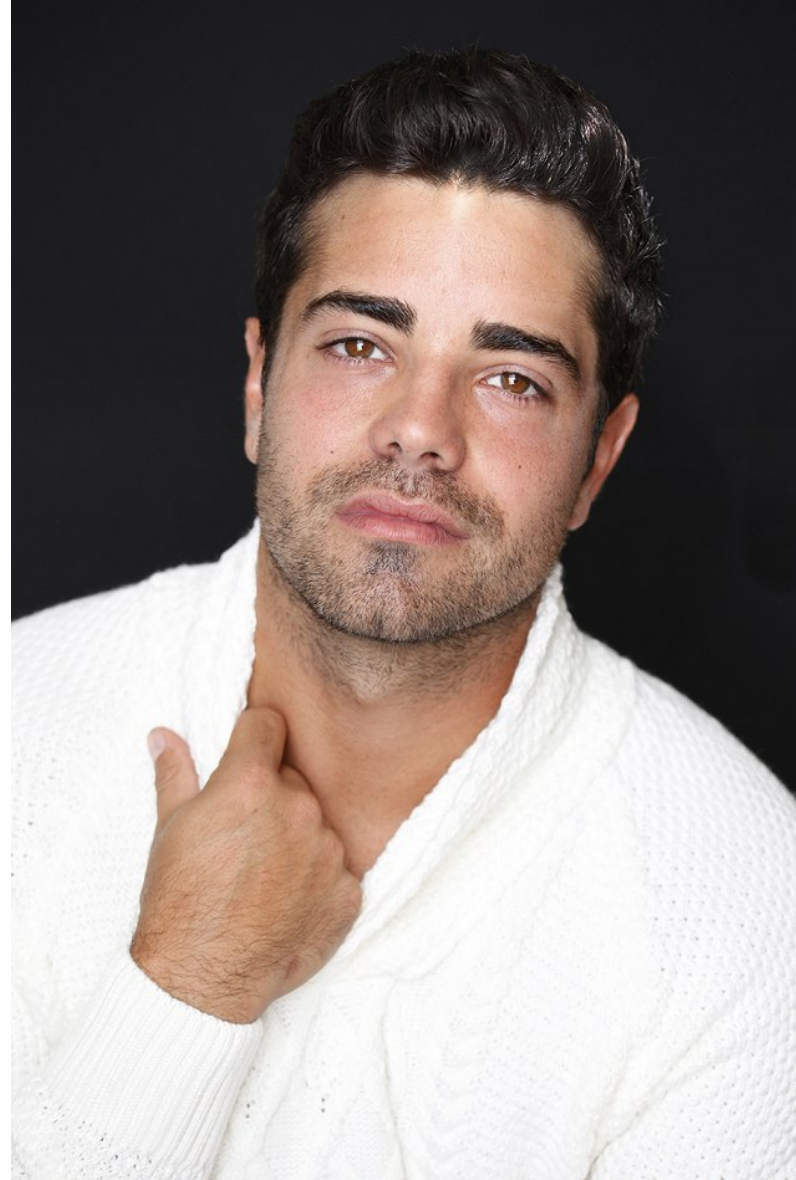

CARLOS SANZ

Height 178cm/5'10" Hair Brown Eyes Brown

CARLOS SANZ

Height 178cm/5'10" Hair Brown Eyes Brown

CARLOS SANZ

Height 178cm/5'10" Hair Brown Eyes Brown

CARLOS SANZ

Height 178cm/5'10" Hair Brown Eyes Brown