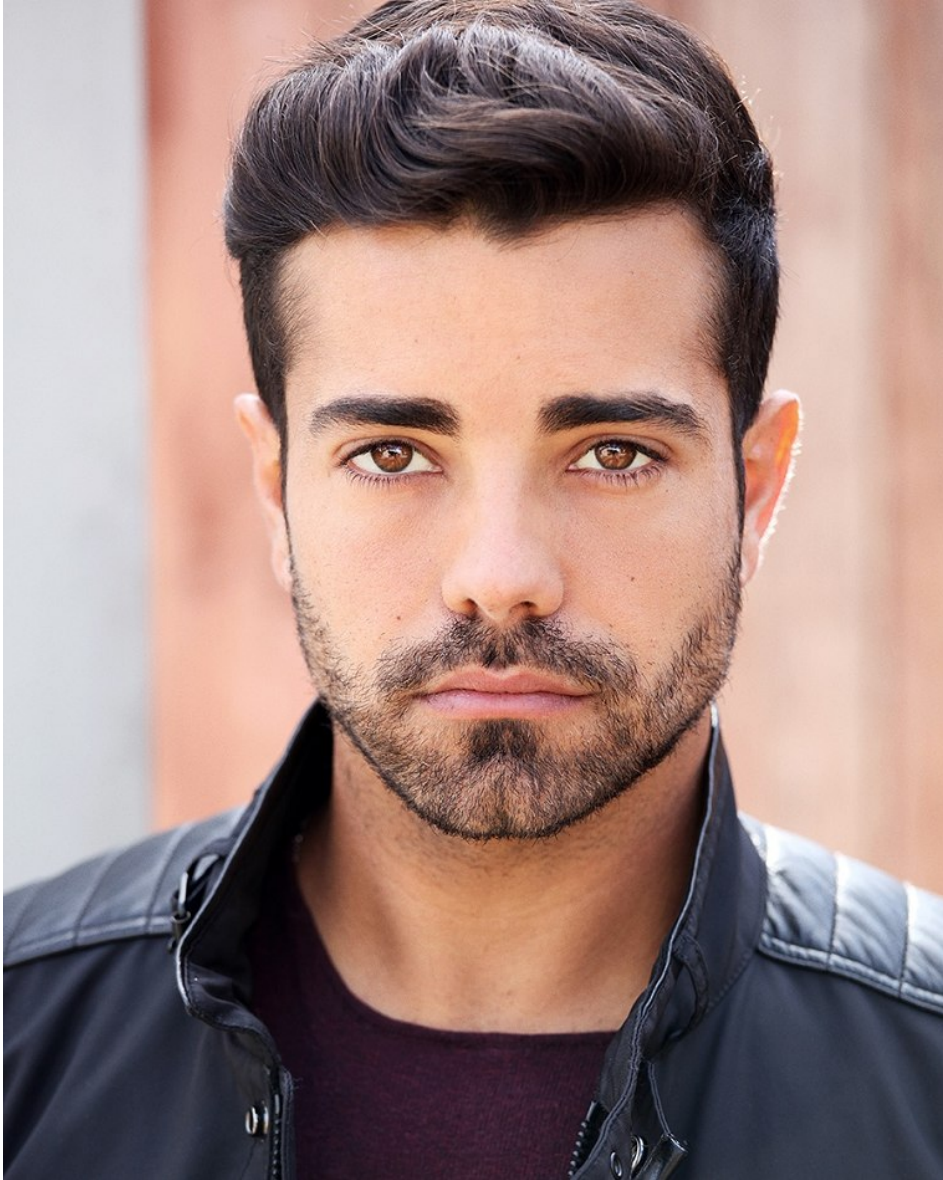

CARLOS SANZ

Height 178cm/5'10" Hair Brown Eyes Brown

CARLOS SANZ

Height 178cm/5'10" Hair Brown Eyes Brown

CARLOS SANZ

Height 178cm/5'10" Hair Brown Eyes Brown

CARLOS SANZ

Height 178cm/5'10" Hair Brown Eyes Brown