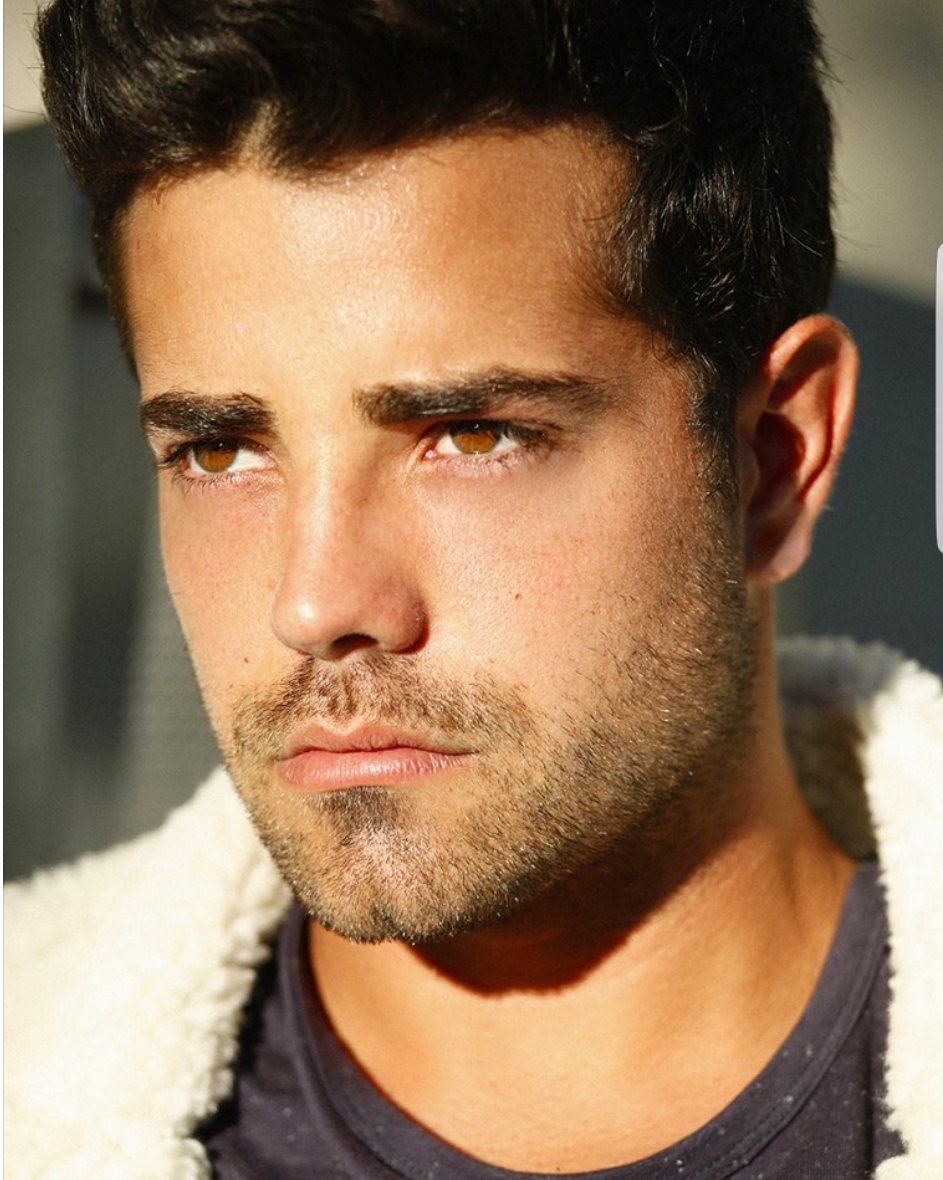

CARLOS SANZ

Height 178cm/5'10" Hair Brown Eyes Brown

CARLOS SANZ

Height 178cm/5'10" Hair Brown Eyes Brown

CARLOS SANZ

Height 178cm/5'10" Hair Brown Eyes Brown

CARLOS SANZ

Height 178cm/5'10" Hair Brown Eyes Brown