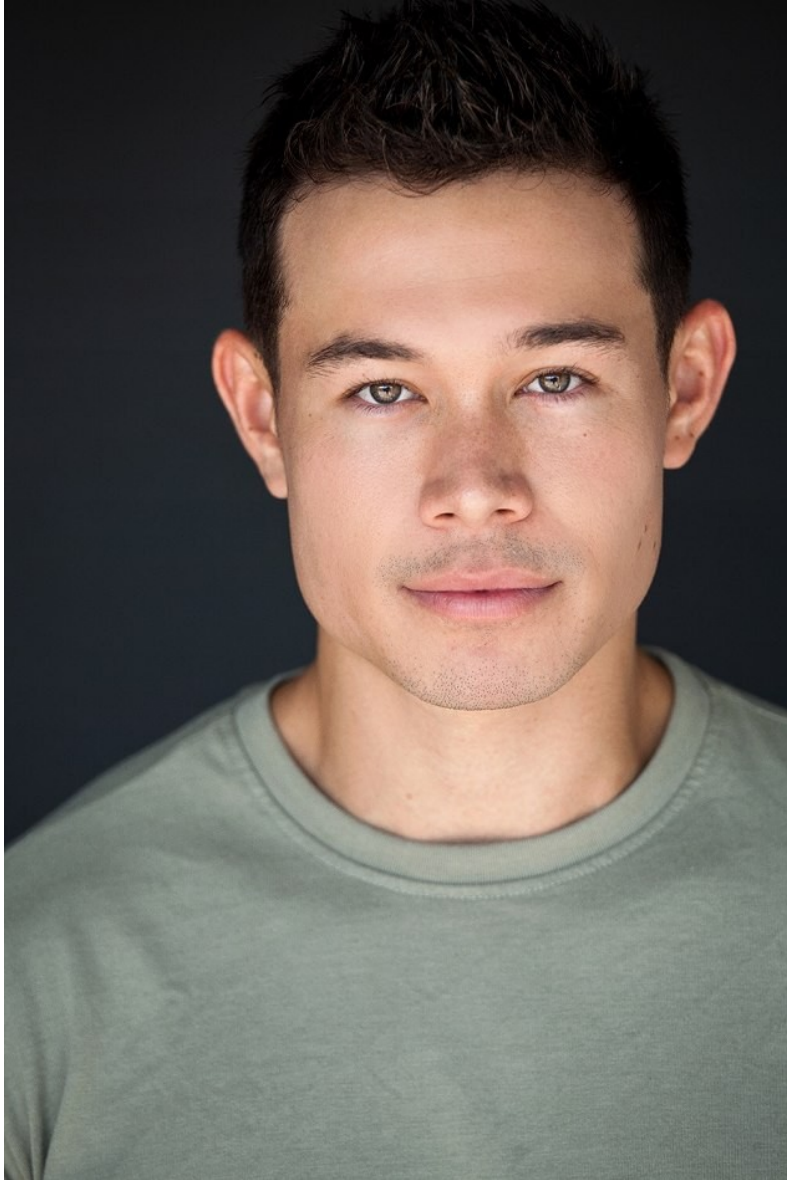

COLTON TRAN

Height 170cm/5'7" Shoe 41.5 EU/8 US/7.5 UK Hair Dark Brown Eyes Hazel

COLTON TRAN

Height 170cm/5'7" Shoe 41.5 EU/8 US/7.5 UK Hair Dark Brown Eyes Hazel

COLTON TRAN

Height 170cm/5'7" Shoe 41.5 EU/8 US/7.5 UK Hair Dark Brown Eyes Hazel