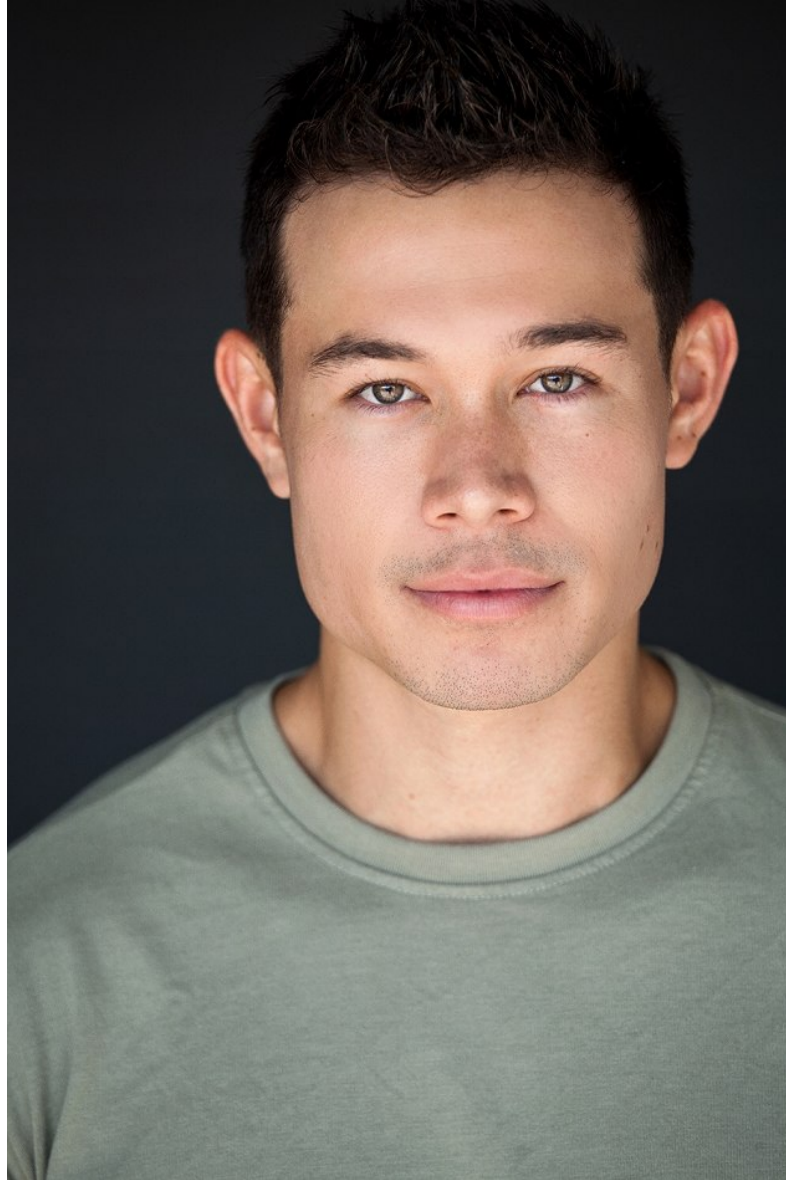

COLTON TRAN

Height 170cm/5'7" Shoe 41.5 EU/8 US/7.5 UK Hair Dark Brown Eyes Hazel

COLTON TRAN

Height 170cm/5'7" Shoe 41.5 EU/8 US/7.5 UK Hair Dark Brown Eyes Hazel