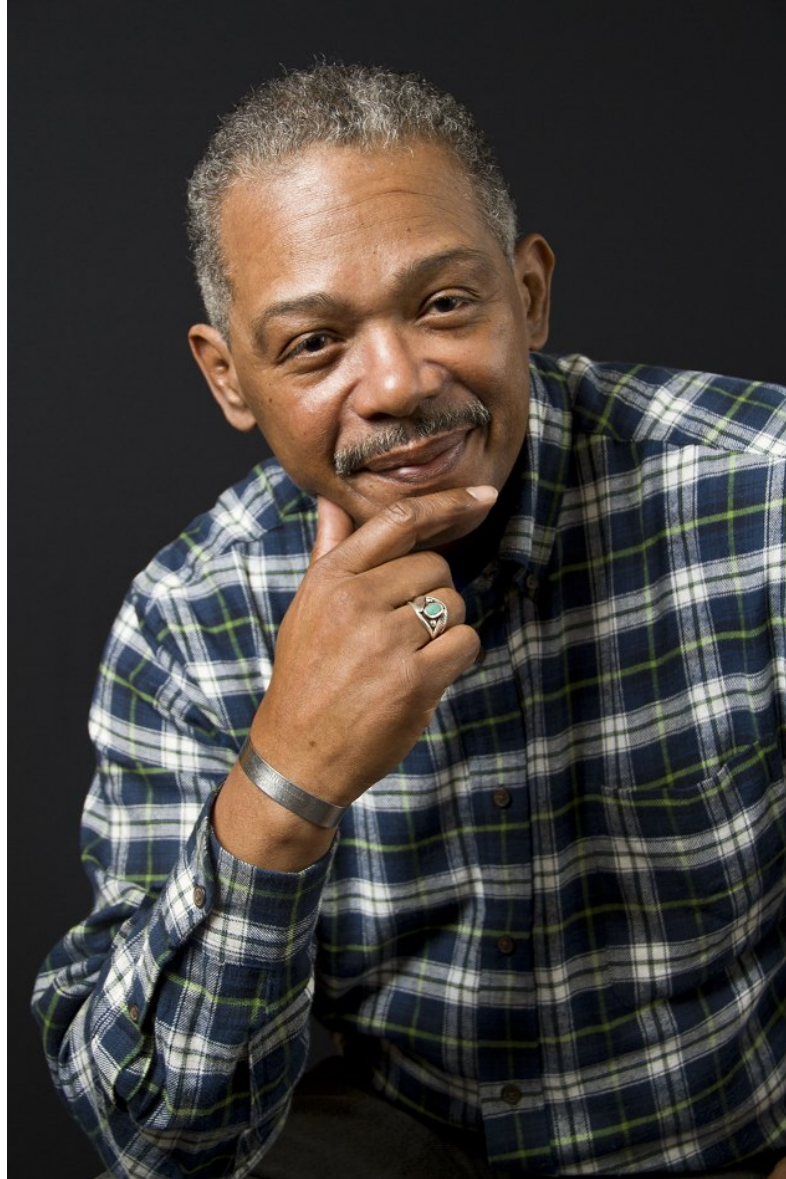

MICHAEL LYNCH

Height 188cm/6'2" Hair Salt and Pepper Eyes Brown

MICHAEL LYNCH

Height 188cm/6'2" Hair Salt and Pepper Eyes Brown