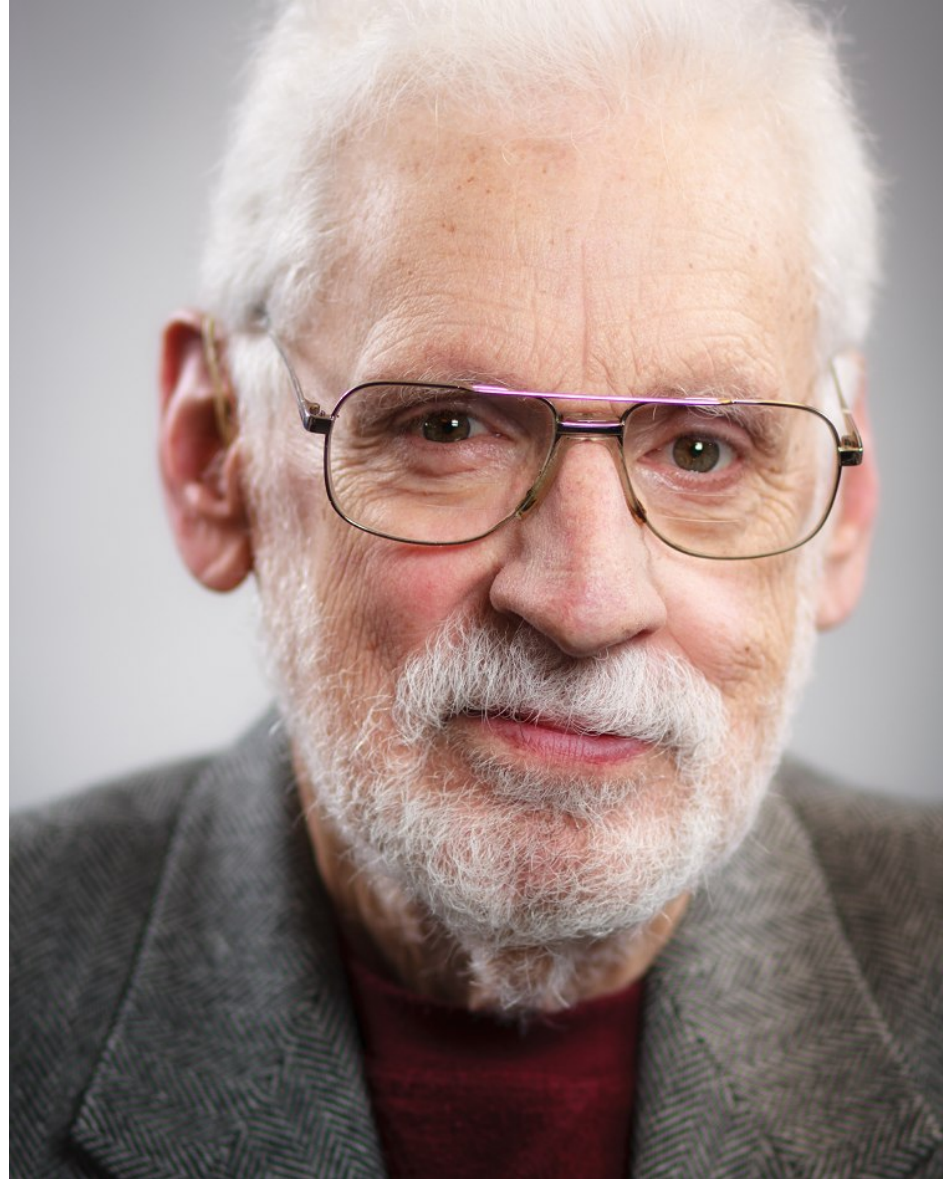

JESSE BENNETT

Height 170cm/5'7" Hair Silver Eyes Hazel

JESSE BENNETT

Height 170cm/5'7" Hair Silver Eyes Hazel