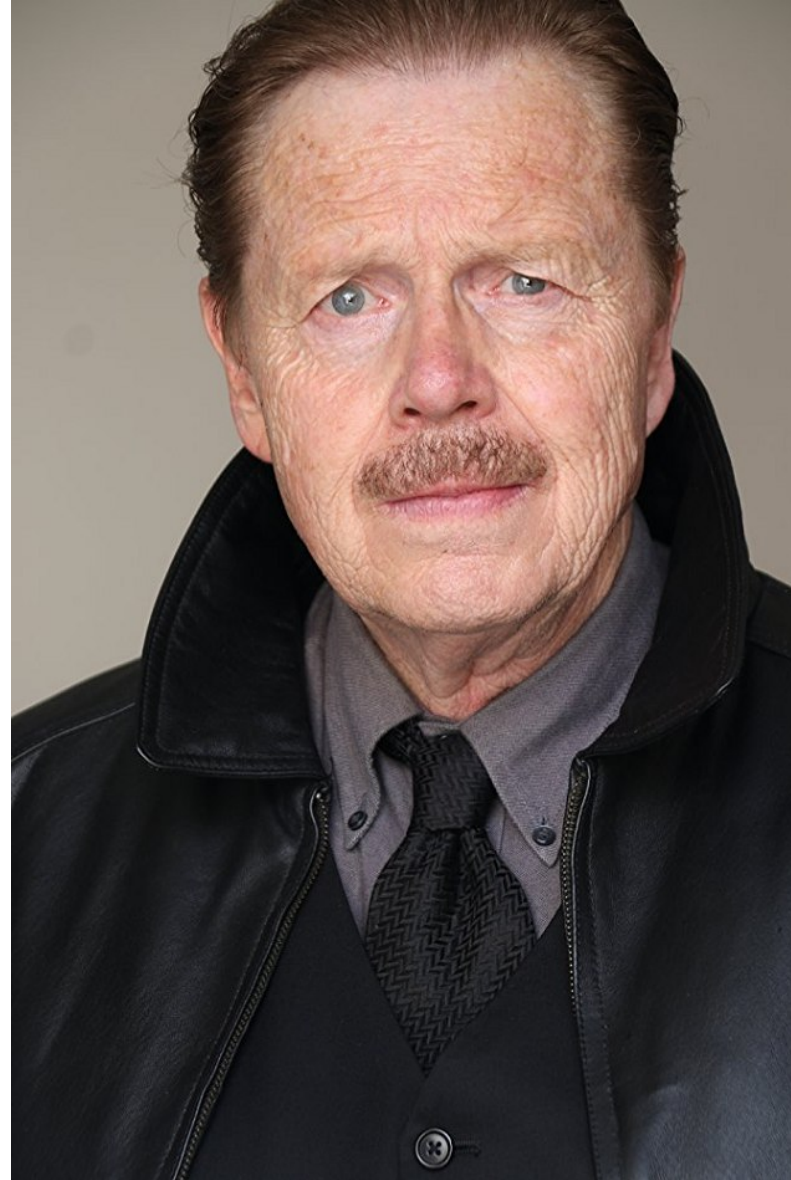

GEORGE HARVEY DABLING

Height 188cm/6'2" Hair Blonde Venetian Eyes Blue/Green

GEORGE HARVEY DABLING

Height 188cm/6'2" Hair Blonde Venetian Eyes Blue/Green