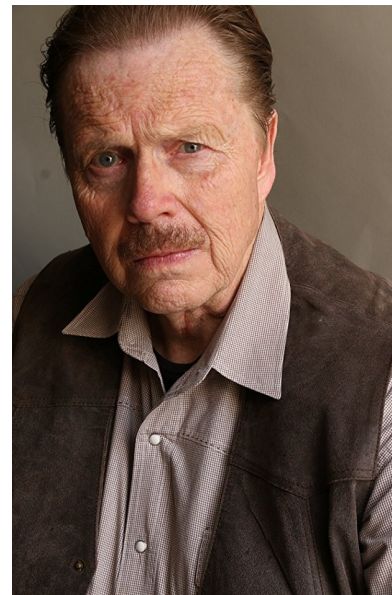

GEORGE HARVEY DABLING

Height 188cm/6'2" Hair Blonde Venetian Eyes Blue/Green

McCarty
AGENCY

Email: office@mccartytalentagency.com | Tel: 801.581.9292