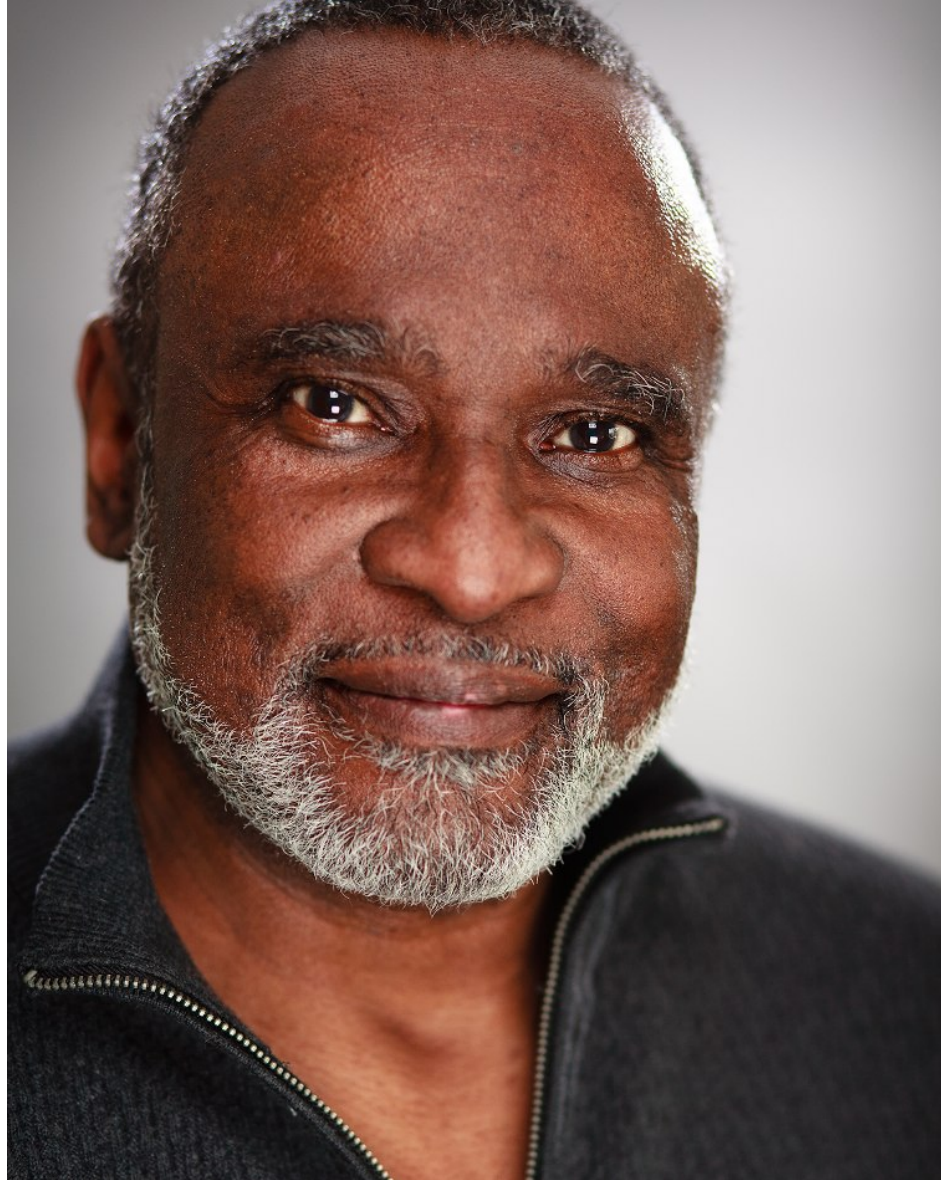

GEORGE BROWN

Height 172cm/5'7.5" Hair Salt and Pepper Eyes Brown

GEORGE BROWN

Height 172cm/5'7.5" Hair Salt and Pepper Eyes Brown