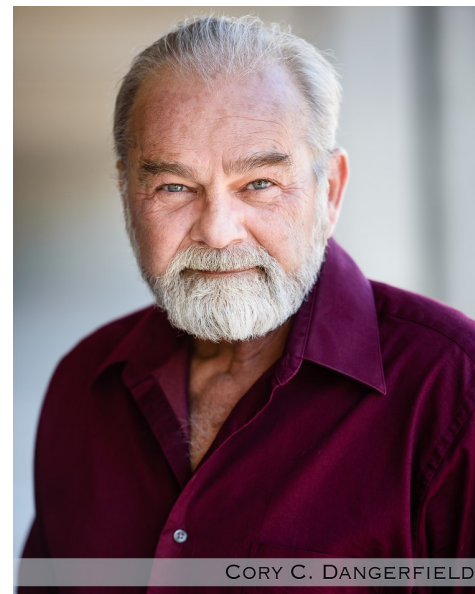

CORY DANGERFIELD

Height 170cm/5'7" Hair Grey Eyes Green

CORY C. DANGERFIELD

CORY C. DANGERFIELD

CORY C. DANGERFIELD

McCarty
AGENCY

1326 Foothill Drive | Salt Lake City UT 84108
Email: office@mccartytalentagency.com | Tel: 801.581.9292