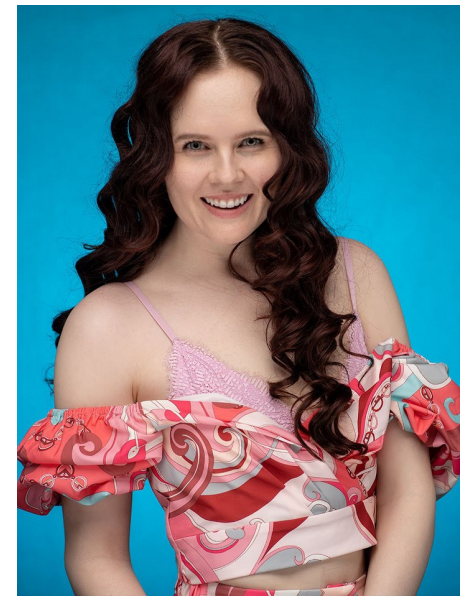

KATE LYN WHITAKER

Height 160cm/5'3" Bust 81cm/32" A Waist 67cm/26.5" Hips 89cm/35"  
Dress 34-36 EU/4-6 US/6-8 UK Shoe 39.5 EU/8.5 US/6 UK Hair Auburn  
Eyes Green

*McCarty*  
AGENCY

Email: [office@mccartytalentagency.com](mailto:office@mccartytalentagency.com) | Tel: 801.581.9292