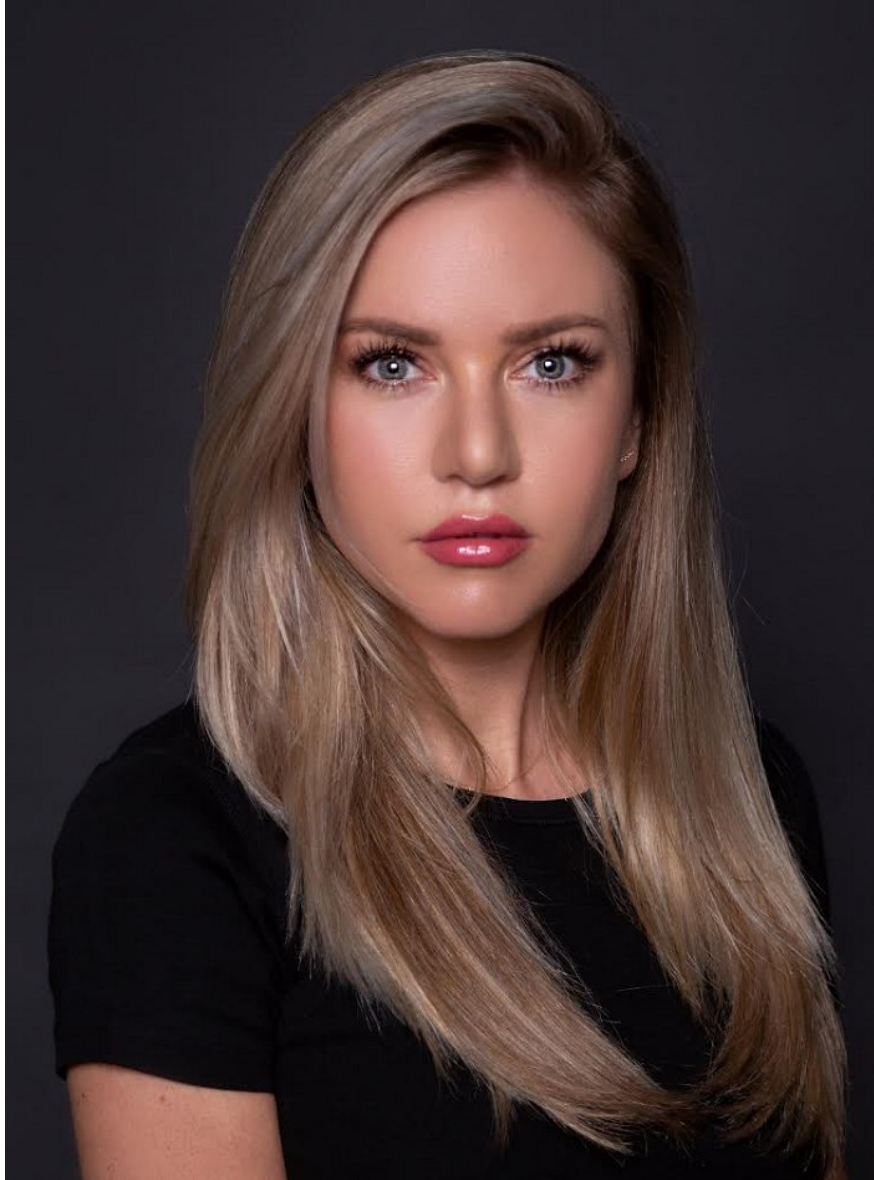

CHELSEA GILSON

Height 168cm/5'6" Bust 86cm/34" Waist 66cm/26" Hips 91cm/36" Dress 32 EU/2 US/4 UK Shoe 23 EU/7 US/6 UK (kids) Hair Blonde Eyes Blue

CHELSEA GILSON

Height 168cm/5'6" Bust 86cm/34" Waist 66cm/26" Hips 91cm/36" Dress 32 EU/2 US/4 UK Shoe 23 EU/7 US/6 UK (kids) Hair Blonde Eyes Blue