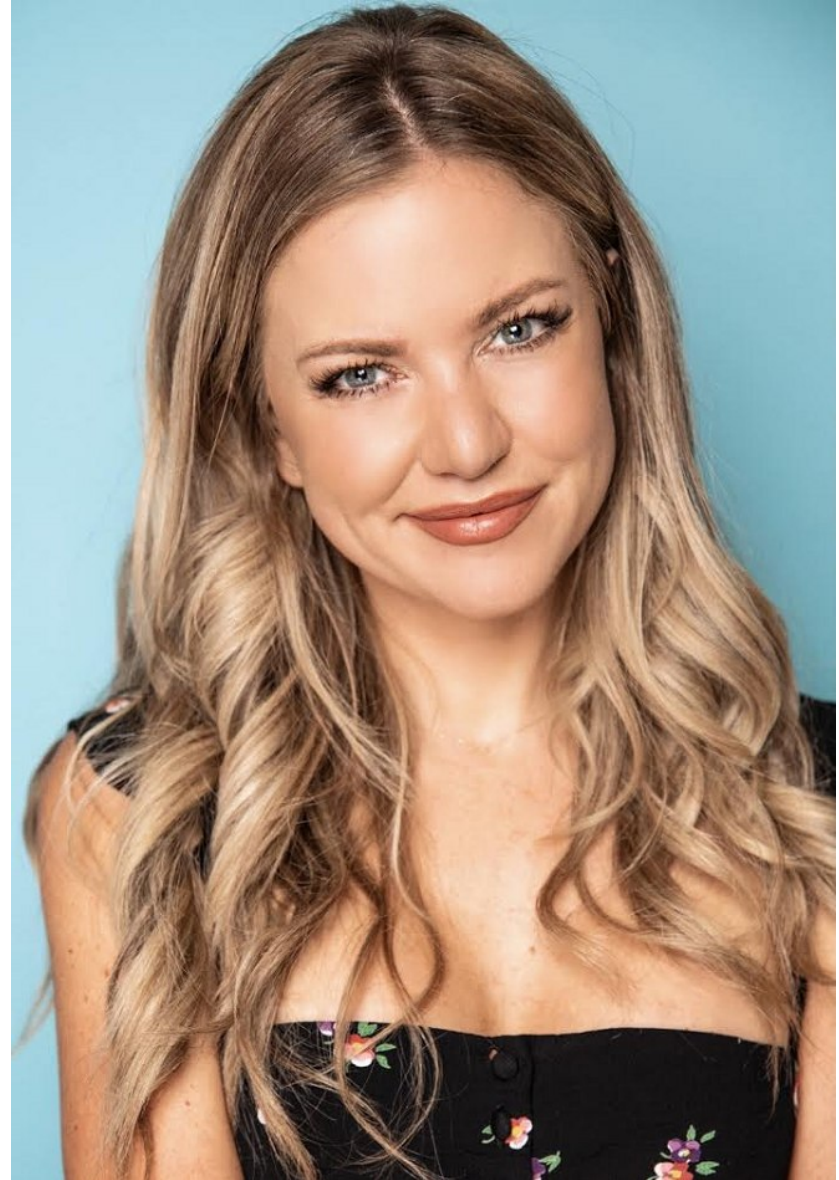

CHELSEA GILSON

Height 168cm/5'6" Bust 86cm/34" Waist 66cm/26" Hips 91cm/36" Dress 32 EU/2 US/4 UK Shoe 23 EU/7 US/6 UK (kids) Hair Blonde Eyes Blue

CHELSEA GILSON

Height 168cm/5'6" Bust 86cm/34" Waist 66cm/26" Hips 91cm/36" Dress 32 EU/2 US/4 UK Shoe 23 EU/7 US/6 UK (kids) Hair Blonde Eyes Blue