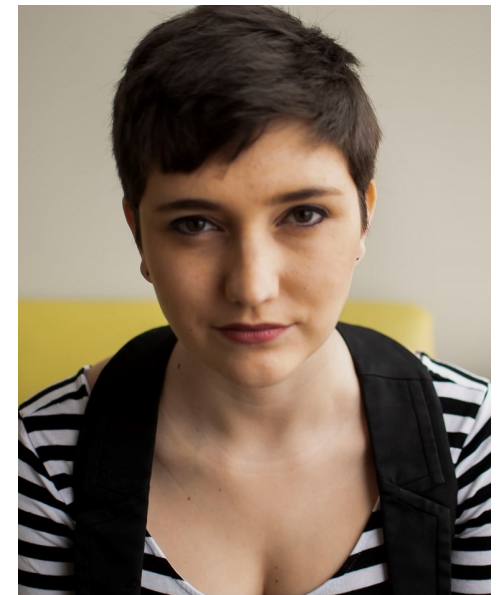

EHLANA BO

Height 168cm/5'6" Bust 96cm/38" Waist 81cm/32" Hips 102cm/40"
Dress 38-40 EU/8-10 US/10-12 UK Hair Brown Eyes Hazel

McCarty
AGENCY

Email: office@mccartytalentagency.com | Tel: 801.581.9292