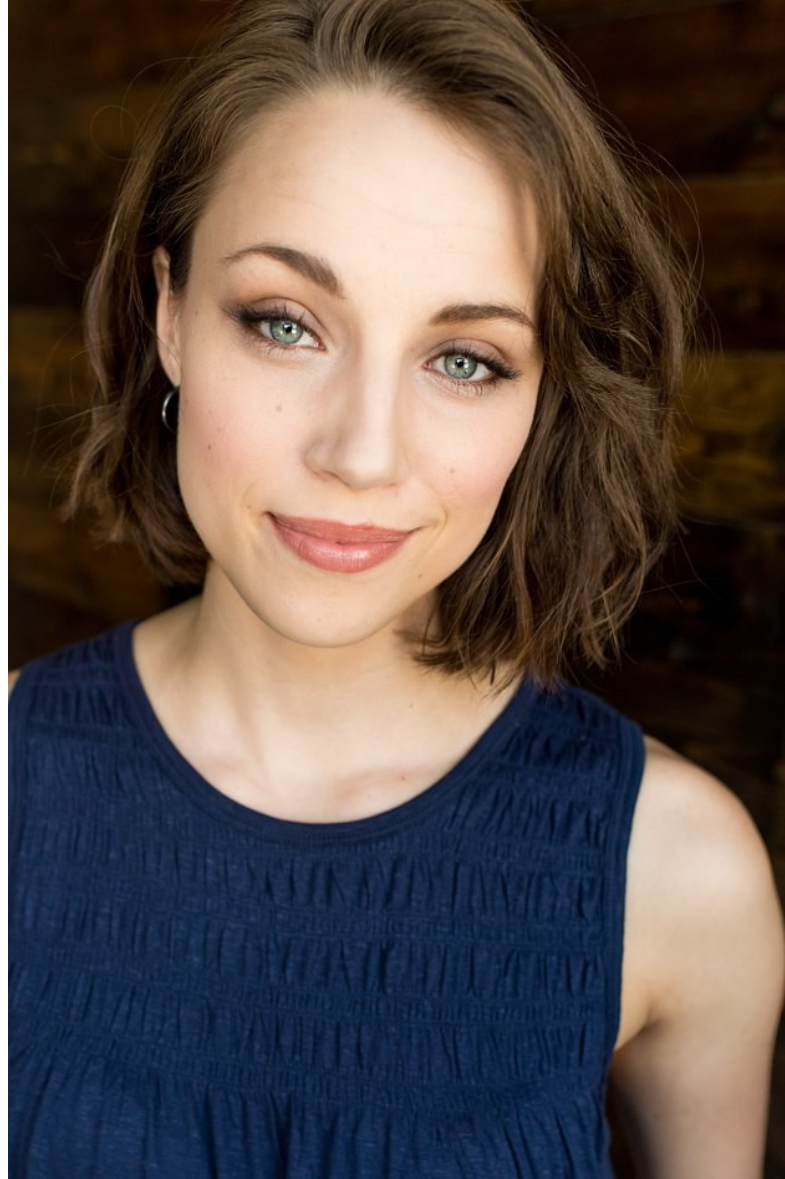

ANNA DAINES

Height 173cm/5'8" Bust 86cm/34" Waist 69cm/27" Hips 89cm/35" Dress 34-36 EU/4-6 US/6-8 UK Shoe 39,5 EU/8,5 US/6 UK Hair Brown Eyes Blue/Grey

ANNA DAINES

Height 173cm/5'8" Bust 86cm/34" Waist 69cm/27" Hips 89cm/35" Dress 34-36 EU/4-6 US/6-8 UK Shoe 39.5 EU/8.5 US/6 UK Hair Brown Eyes Blue/Grey

ANNA DAINES

Height 173cm/5'8" Bust 86cm/34" Waist 69cm/27" Hips 89cm/35" Dress 34-36 EU/4-6 US/6-8 UK Shoe 39.5 EU/8.5 US/6 UK Hair Brown Eyes Blue/Grey

ANNA DAINES

Height 173cm/5'8" Bust 86cm/34" Waist 69cm/27" Hips 89cm/35" Dress 34-36 EU/4-6 US/6-8 UK Shoe 39,5 EU/8,5 US/6 UK Hair Brown Eyes Blue/Grey